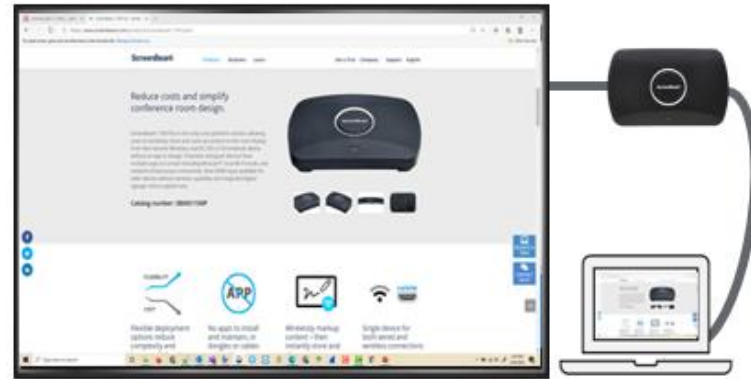

HDMI Input: Auto-Switching for Wired and Wireless Presenters

Single View

Prioritizes HDMI input

Quick Switch

Prioritizes newest input