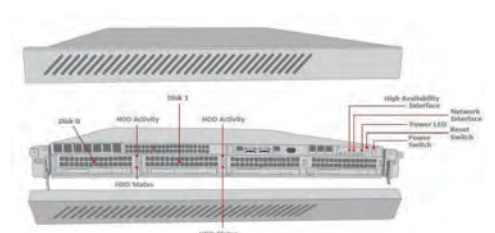

Power Consumption and Thermal Specifications (not applicable for SA-VM)

Dual Power	AirTight Server – SA-250				AirTight Server – SA-360			
	Staging	Startup	Idle	Load	Staging	Startup	Idle	Load
Watts	4	93	79.9	104.2	17.9	96.2	68.1	129.6
Amps	0.033333	0.781513	0.671429	0.87563	0.151	0.797	0.562	1.04
kVA	0.004	0.093	0.0799	0.1042	0.0179	0.0962	0.0681	0.1296
BTU/hr	13.64929	317.346	272.6445	355.564	61.07	328.23	232.36	442.20
Test Voltage	120	119	119	119	122.7	122.3	122.6	122.3

Appearance (not applicable for SA-VM)

Specifications

SA-250

SA-360

Appearance

LEDs

RAID HDD Status

Not Applicable

RAID HDD Status
Off Normal
Red (Steady) Error
Red (Blink) RAID Rebuild