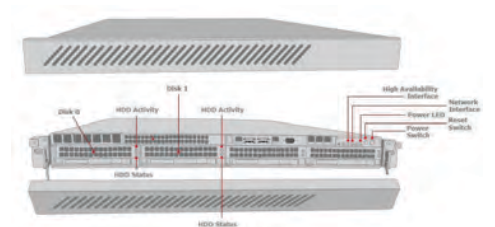

RAID HDD Status  
 Off Normal  
 Red (Steady) Error  
 Red (Blink) RAID Rebuild

This Page Intentionally Blank

About Mojo Networks, Inc. Mojo Networks is redefining the modern WiFi platform. Imagine the scalability to set up millions of access points with a few clicks, all from your smartphone. Envision an Internet experience that engages users with your business to drive results. Stay secure on the same WiFi cloud powering Fortune 500s, Global 2000s and the highest levels of government. And enjoy the cost savings of a cloud-first solution without the pricey markup of proprietary hardware. Welcome to the era of prolific connectivity. Founded in 2003, Mojo Networks (formerly known as AirTight Networks), serves customers in the Fortune 500, Global 2000 and large carriers around the world. Set up a free trial of Mojo Networks today at [www.mojonetworks.com](http://www.mojonetworks.com).