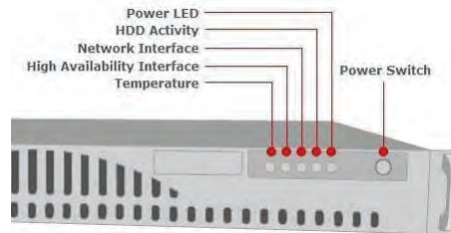

## Appearance (not applicable for SA-VM)

Specifications

SA-250

SA-360

Appearance

LEDs

RAID HDD Status

Not Applicable