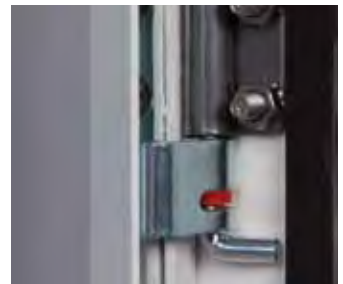

Internal and external security enhancements provide increased protection against unauthorized entry.

Thermal Lid Design

Weld Tabs

Concealed Hinges

Flush Door Design

AlphaCell HP:

Exclusive thin-plate, pure-lead design maximizes battery life and provides critical backup power.

Battery bar attached with security screws and/or padlock

2-point hooked latch locks

Flush and reinforced door

Concealed hinges to limit accessibility

High Security HP Enclosure Specifications

Mechanical	
Dimensions H x W x D (in/mm):	29.14 x 28.30 x 17.12 / 740.16 x 718.82 x 434.85
Weight (lb/kg):	65 / 29.48

Details	
Material:	Exterior powdercoated aluminum
Vent Screen:	Mesh fabric with .005 x .005in / .12 x .12mm opening size to minimize snow, water and dust ingress
Door and Lid Seal:	Poron gasketing
Color:	Gray (custom colors available)
Lid:	Removable
Door:	Hinged, removable
Pole Mount:	Galvanized steel brackets for wood, and concrete pole mount and wall mount
Ground Mount:	Optional
Tamper Switch:	Optional
Battery Slide Tray:	Optional