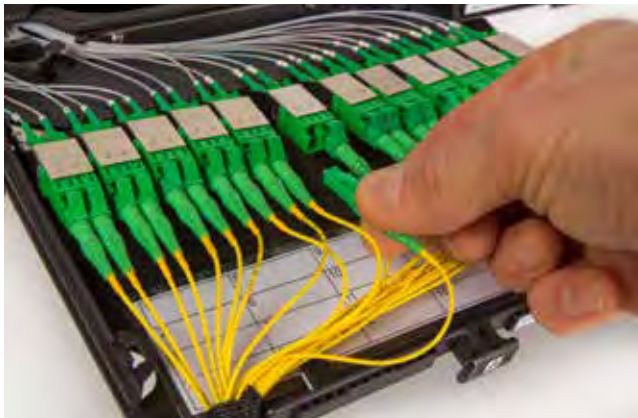

# Alpha Ultra High Density Fiber Panel

**WITH PEACOC™ TECHNOLOGY,  
PLATFORM WITH ENHANCED ACCESS FOR COMPACT OPTICAL CONNECTORS**

- Up to 144 simplex LC connectors per 1RU
- Patented accessibility—easy, fast, and accurate
- Access to both front and backplane connectors at the same time
- Scalable in increments of 1RU for true “pay-as-you-grow” convenience, with up to 5,760 connections in standard 7-ft rack
- Applications:
  - Cable TV and broadband headend, data center, telecom central office and OSP cabinets
  - Patch, structured cabling and MPO fanouts
  - Optional ability to support splitters, couplers, attenuators and other optical components for next generation data centers
- Ability to provide front and rear access for Interfacility Cable (IFC) connections
- Rear connections for MPO
- Unique cable management allows unit to open and close without interference

**The Alpha Ultra High Density Fiber Panel with PEACOC™ technology is the ideal solution for managing fiber in the headend and other space-limited locations.**

This innovative fiber patch panel is the industry’s first and only solution that allows tool-less access for up to 144 simplex LC connectors in just 1RU of rack space, providing up to 60 percent more fiber connections than a typical panel in the same space. It is also the only high density solution that provides easy access to both the front plane and back plane connector at the same time—from the same side of the rack.

General Details*	
<b>Number of LC Ports:</b>	144
<b>Accessibility:</b>	Tool-less access to individual simplex connectors
<b>Access Direction:</b>	Front of the rack access to both front and backplane connectors
<b>Cable Type:</b>	PEACOC™ cable or standard 1.2mm, 1.6mm, 2.0 jumpers
<b>Fiber Type:</b>	<b>Single mode:</b> ITU-T G.657 A2(default); B2 or B3 (optional); <b>Multi mode:</b> ITU-T G.651.1
<b>Connector Type:</b>	LC (simplex and duplex), SC, MPO
<b>Patent:</b>	Awarded US Patent #8,939,792,B2