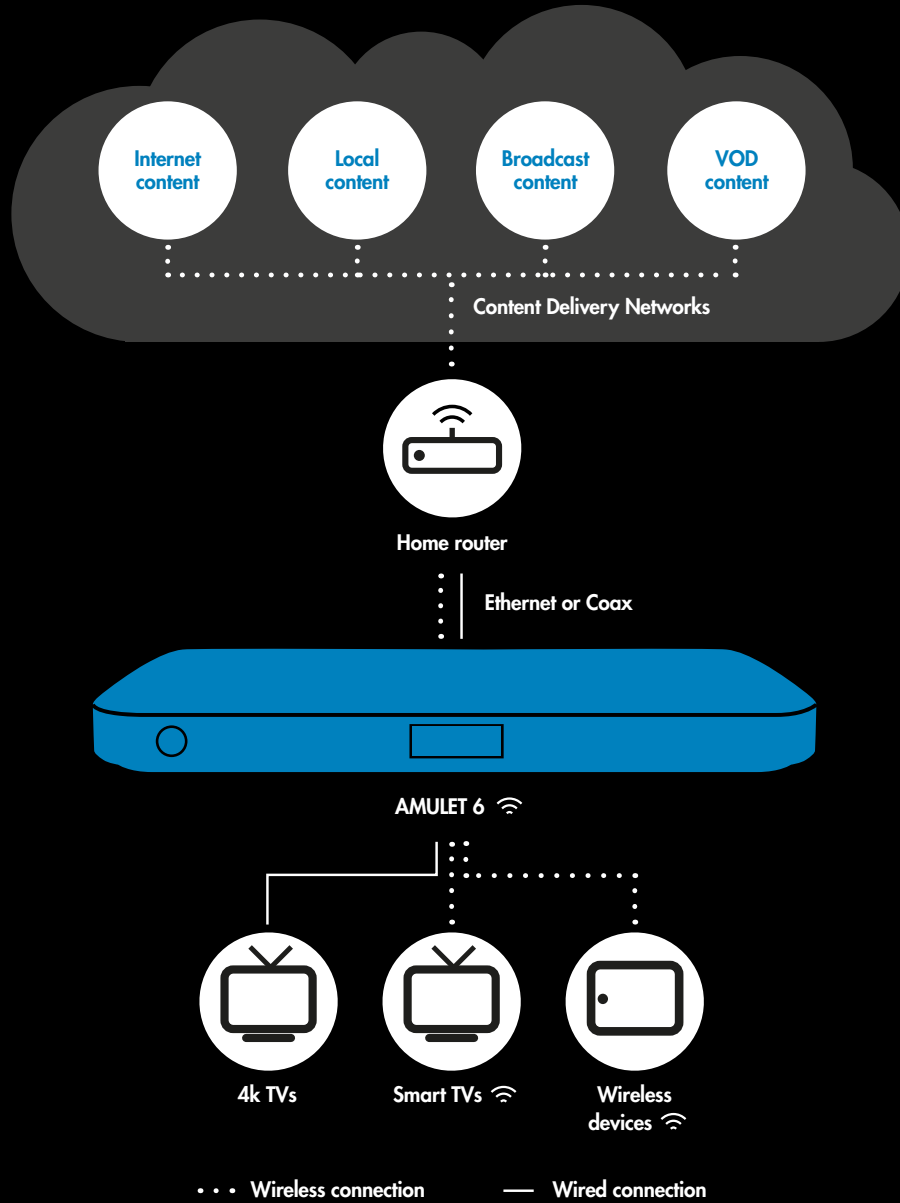

Bluetooth/BLE 4.0 (Optional)

The addition of Bluetooth technology improves wireless connectivity using low-power BLE technology to connect a variety of devices including smartphones and tablets using this technology.

The Amulet 6 series ensures that you have the best networking option to meet your customer's distribution requirements.

Ready-to-Deploy IPTV Solution

By supporting all of Amino's ecosystem partners, including the latest digital rights management developments and conditional access solutions, Amulet 6 enables you to quickly deploy a video service that also provides advanced cloud-based features for IPTV and over-the-top (OTT) streaming applications.

Supports Legacy Televisions

Broaden your addressable homes by supporting the millions of televisions in subscriber homes that do not support HDMI. Amulet 6 supports composite video, as well as analog stereo audio and digital multi-channel audio outputs.

WHOLE HOME VIDEO DISTRIBUTION

Ideal for wireless video distribution, coaxial wired homes, H.264, HEVC networks, 4k video, DVR & WHDVR and BYOD.

SPECIFICATIONS

VIDEO FORMATS

VC-1 Advanced Profile @ Level 3
AVC/H.264 High Profile @ Level 4.2
H.265 High Efficiency Video Coding (HEVC)
Main Profile and Main 10 Profile
MPEG-2 Main Profile @ High Level
MPEG-4 Part 2 Advanced Simple Profile
DivX versions 3.11, 4.1, 5.X, and 6.X
XVID
MPEG-1/H.261/H.263
AVS decode
with support for AVS1-P2 Jizhun Profile @ Level 6.0
MPEG still picture decode
MVC
VP9 (for YouTube)