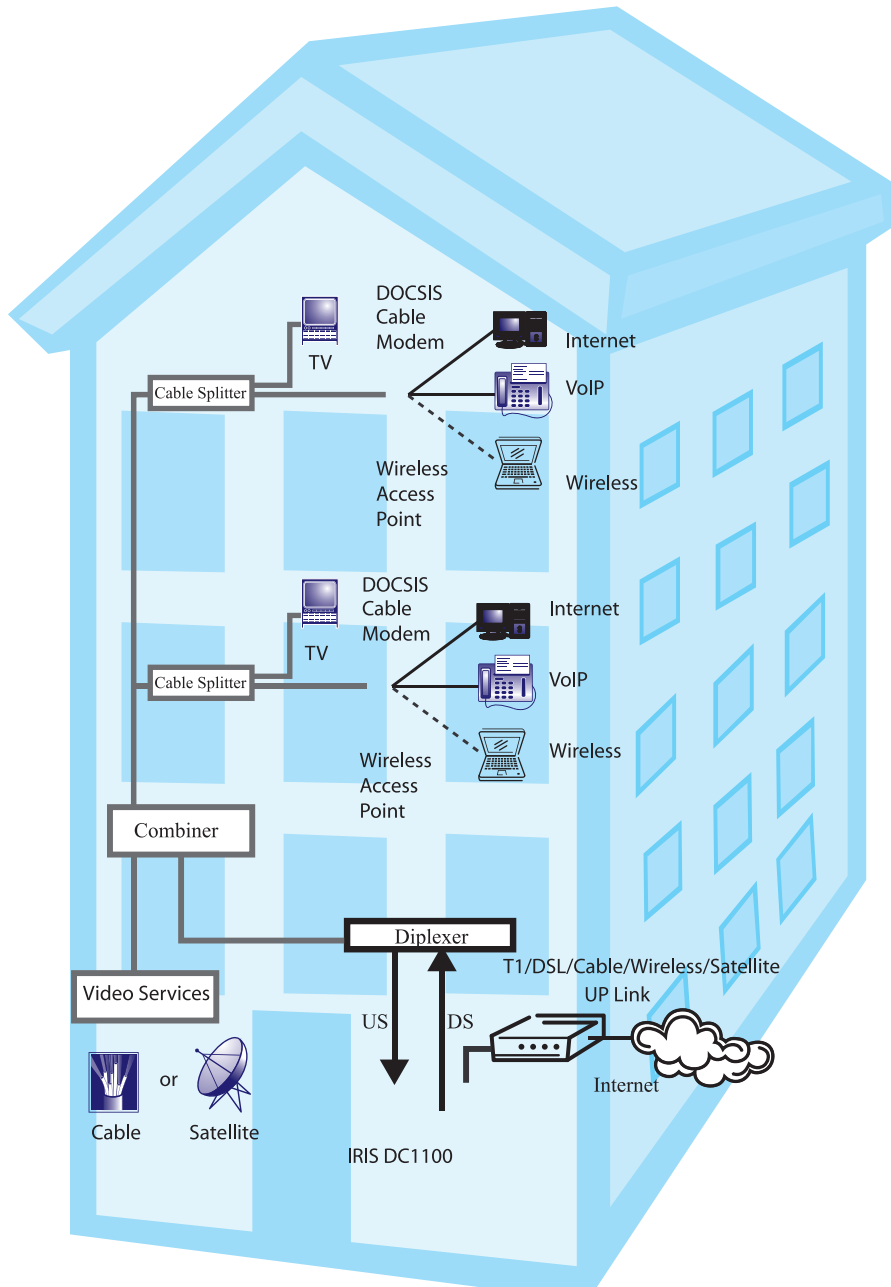

MxU/Hotel/Mobile Park/Residential

PHYSICAL DIMENSIONS

Height 1.75 in/4.45 cm
Width 17.5 in/44.45 cm
Depth 12.0 in/30.48 cm
Weight 14.0 lbs/6.40 Kgms

PHYSICAL INTERFACES

75 Ohm F Connector, RJ45 10/100 Ethernet, RS232 DB9

INSTALLATION

Front & Back Rack Mountable Flat Wall Mount
Form Factor 1U Pizza Box

UP-CONVERTER

Programmable Frequency 88-860 Mhz
Transmit Power 50-63 dBmV
FCC COMPLIANCE
Part15 Class A and CE

RF SPECIFICATIONS

Frequency Range
Channel Spacing
Data Rate
Modulation

UPSTREAM

5-42 or 65 Mhz
0.2-3.2 Mhz
0.32-10.24 Mbps
16 QAM or QPSK

DOWNSTREAM

88-860 Mhz
6 or 8 Mhz
30-53.6 Mbps
64 or 256 QAM

NETWORK MANAGEMENT & PROVISIONING

DHCP,TFTP,TOD Server
CLI/Web Interface
DOCSIS 1.0 and 1.1
Multiple subnet on coax
SNMP v1 and v3
Network Address Translation
Firewall
Bandwidth Manager
Auto provisioning system
Layer 2 Bridging, Routing

Available models:

DC -1100 250 Subscribers
DC -1200 500 Subscribers

Specifications subject to change without notice.