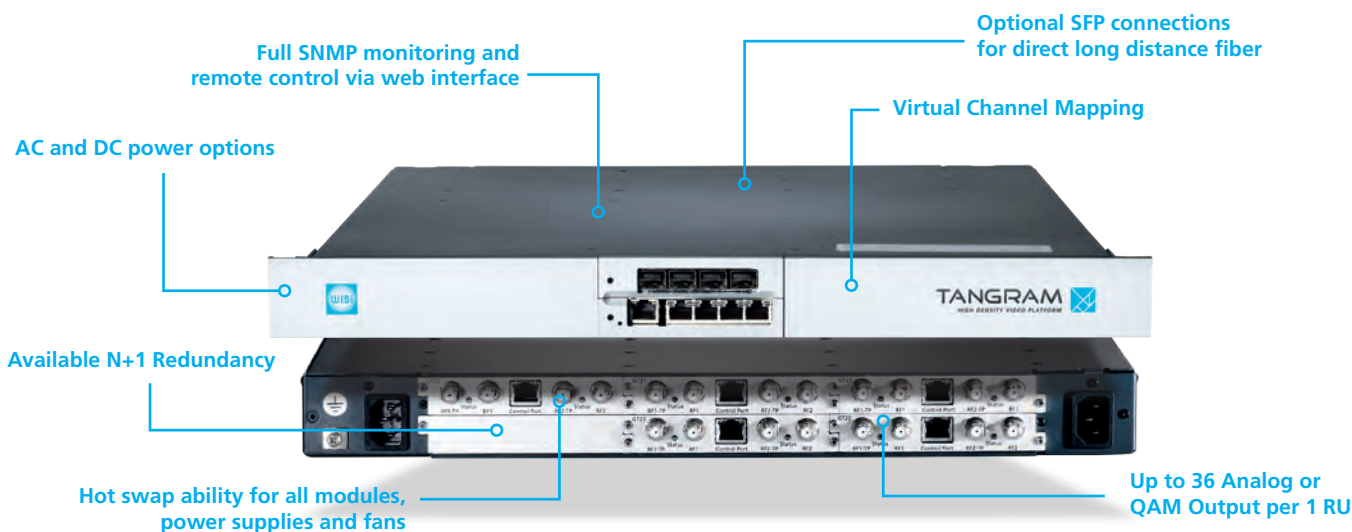

### GT23 EdgeQAM Module

- Up to 6 QAM (Annex B – North America)
- High quality IP to QAM modulation
- EAS & PSIP virtual channel support
- High RF output Level, 111 dBµV
- 2 RF output ports plus test ports

### GT21 EdgeNTSC Module

- HD/SD, MPEG-2 and MPEG-4 H.264 inputs
- Up to 6 NTSC analog channel outputs
- 2 RF output ports plus test ports
- High RF output level, 111 dBµV
- High quality direct digital modulation

### GT41 IP Processing

- High density MPTS <-> SPTS gateway
- Verimatrix encrypt & decrypt options
- Capacity of up to 128 streams
- 850 Mb/s throughput

### DM17A Combiner

- 12:1 RF combiner
- Compact 1RU rack mount design
- High isolation and low insertion loss
- Front panel test port for easy monitoring

High Density

High Reliability

Easy-To-Use Web Interface